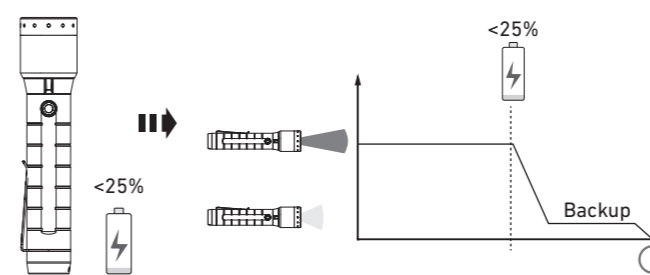

P6R Signature

P7R Signature

Magnetic Charging System

Default Operation

Transportation Lock

Battery Replacement

Advanced Focus System

Backup Mode