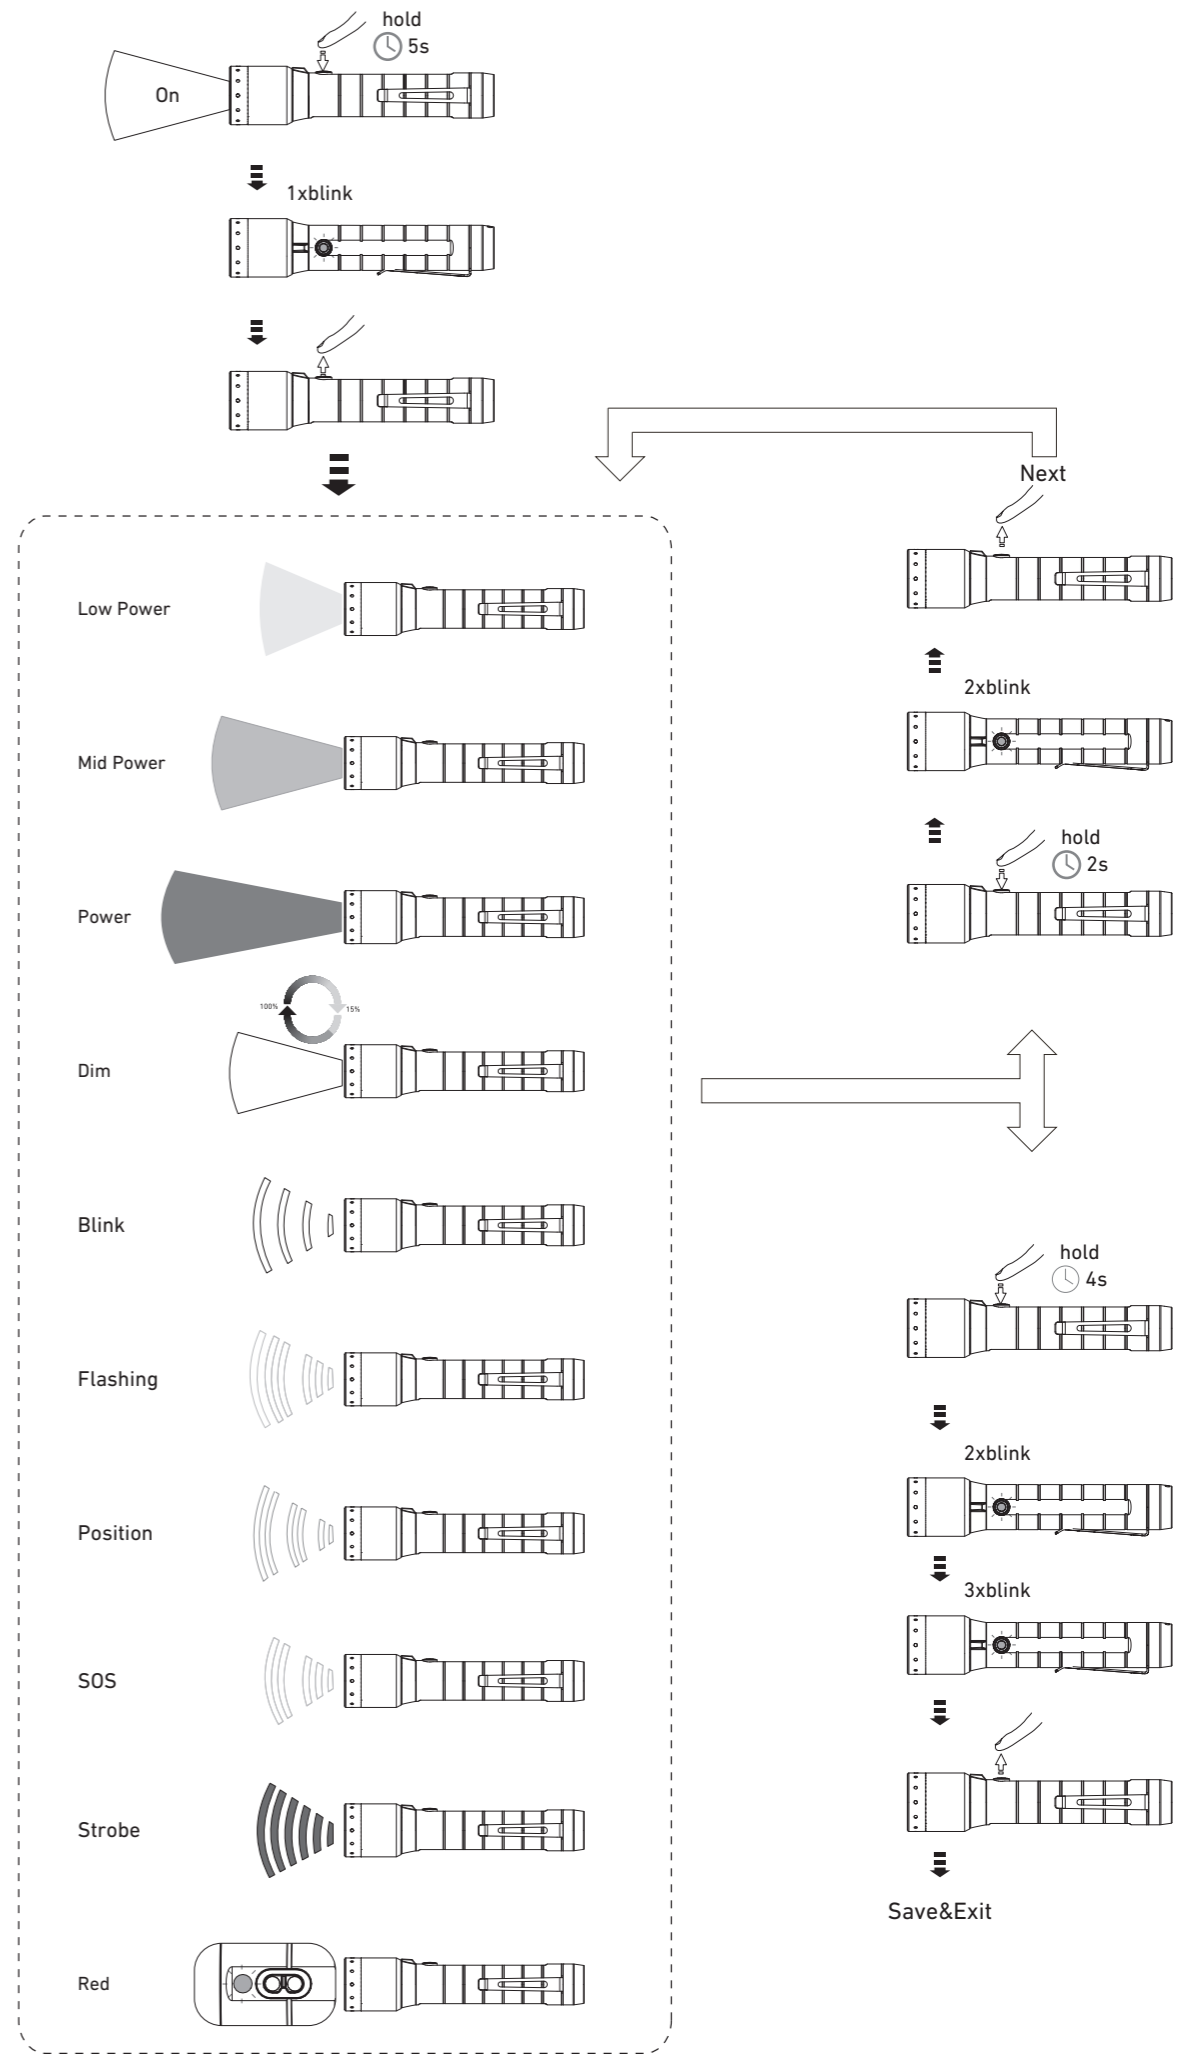

Customizing Light Modes