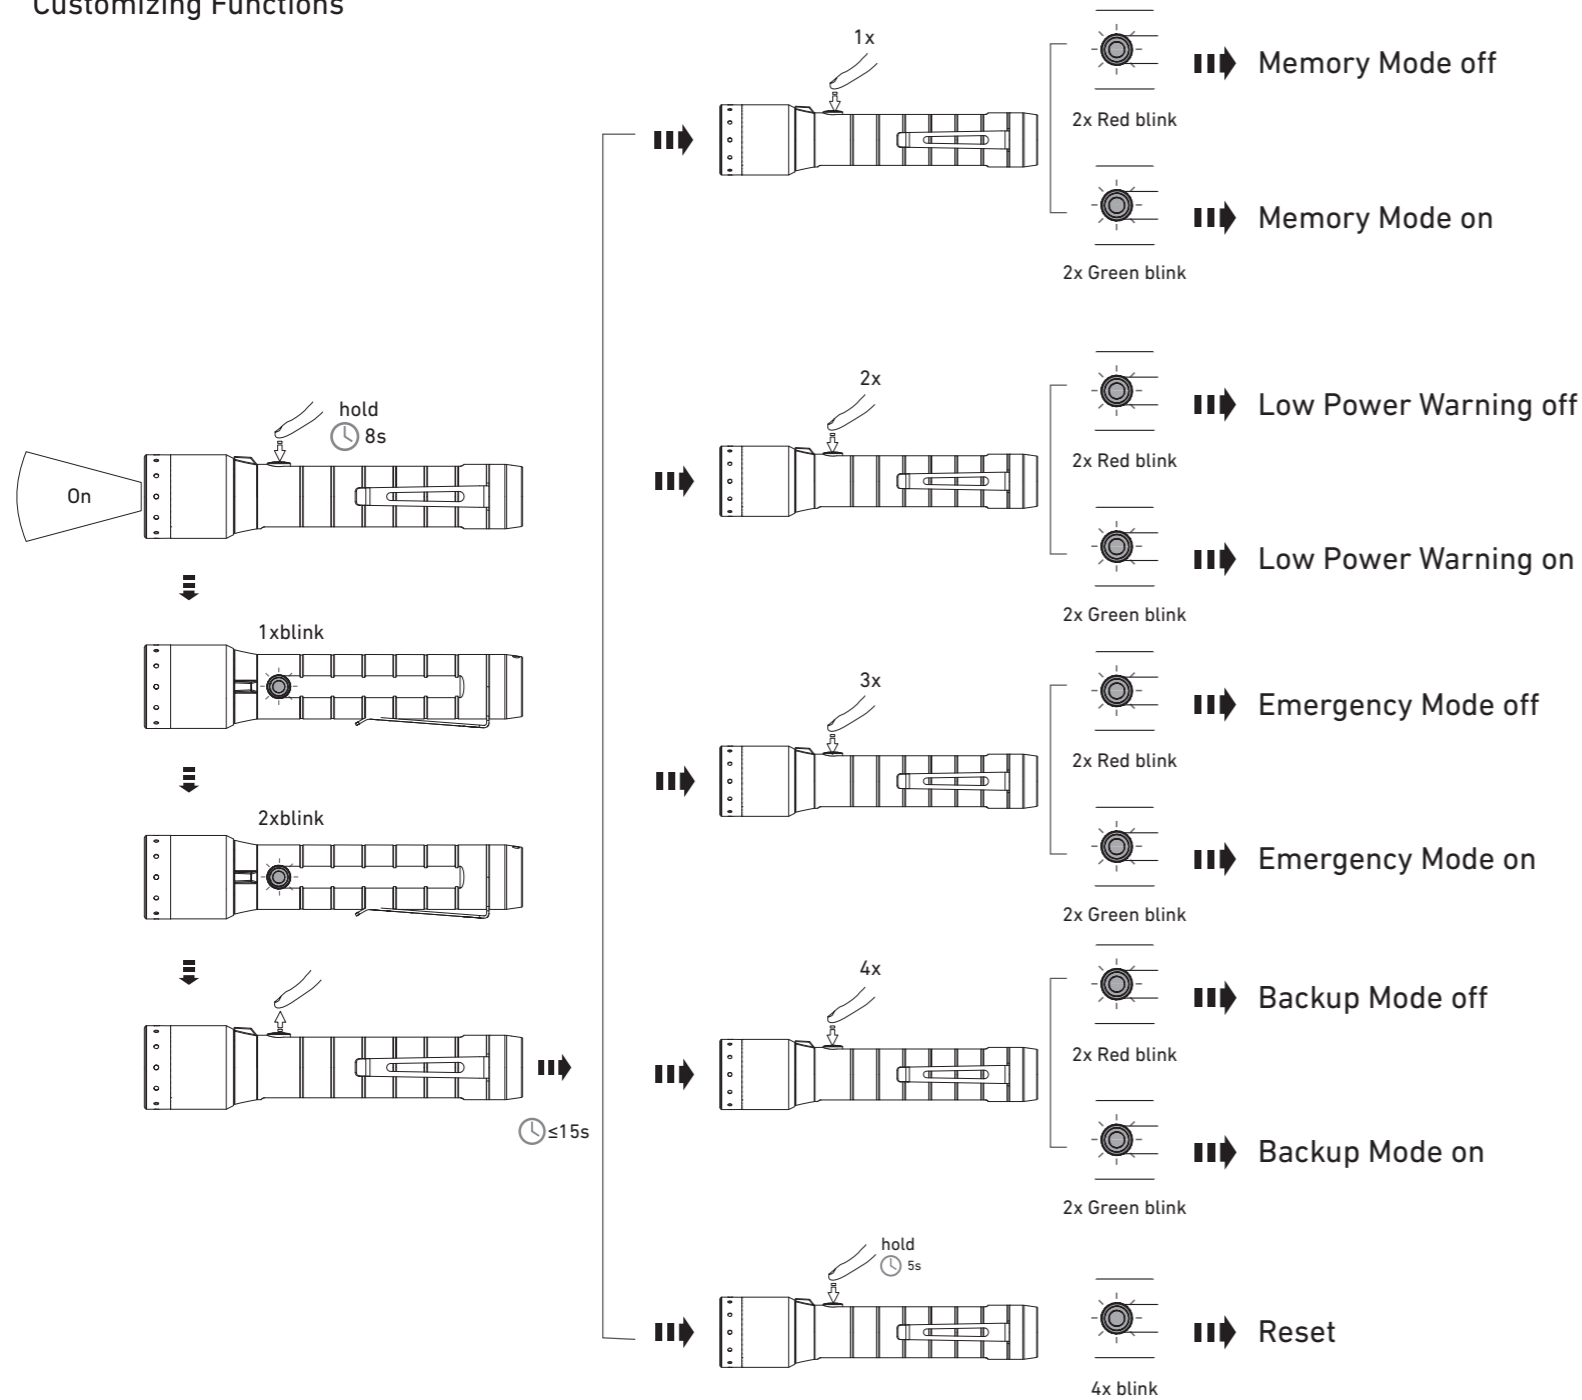

Customizing Functions