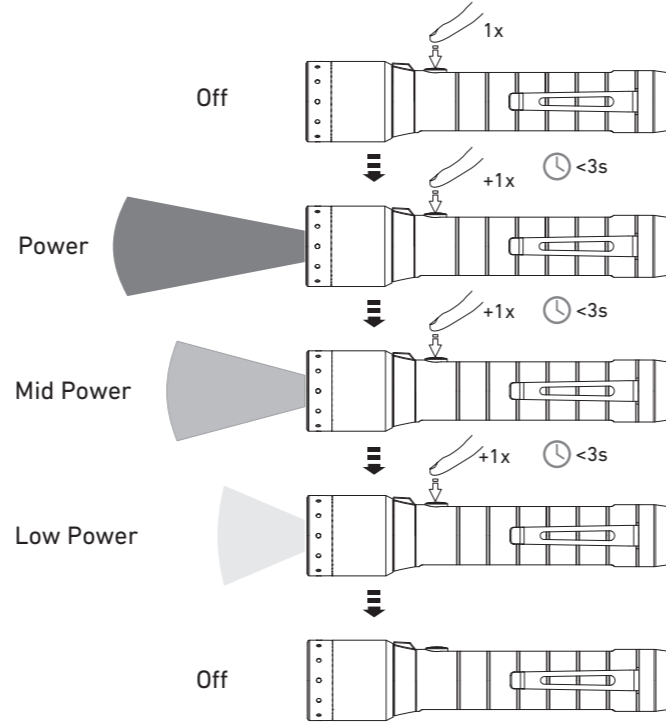

P6R Signature

P7R Signature

Magnetic Charging System

Default Operation

Transportation Lock

Battery Replacement

Advanced Focus System

Backup Mode