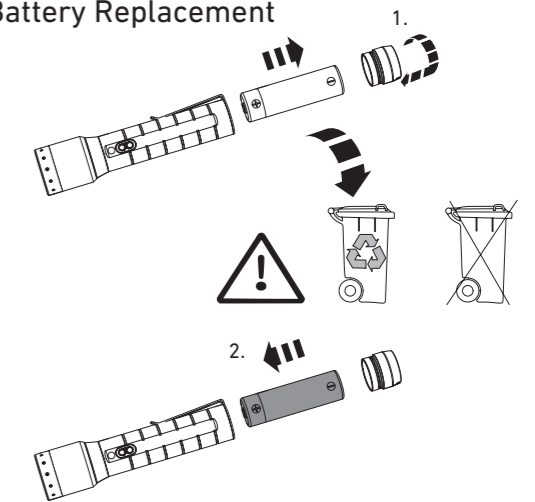

P6R Signature

P7R Signature

Magnetic Charging System

Default Operation

Transportation Lock

Battery Replacement

Advanced Focus System

Backup Mode