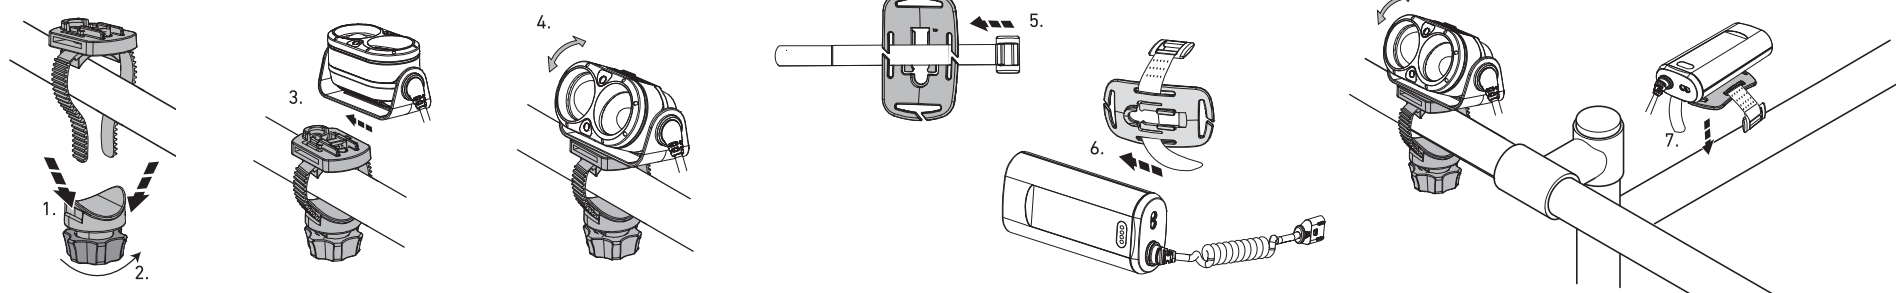

Universal Mounting Bracket (H19R Signature)