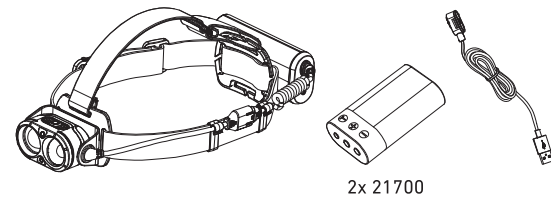

H19R Core

H19R Signature

Operation

Battery Replacement

Transportation Lock

Red Mode

App Mode

Battery Indicator

Backup Mode

Lamp Head Rotation

Magnetic Charging System

Extension Cable (H19R Signature)

Helmet Fixing Clips (H19R Signature)

GoPro Mount (H19R Signature)

Tripod Mount (H19R Signature)

Helmet Connecting System (H19R Signature)