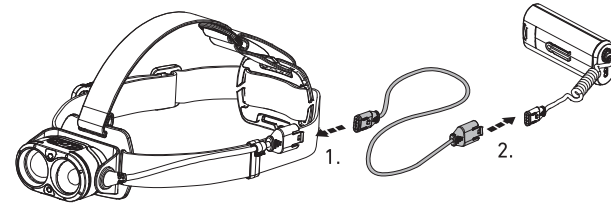

H19R Core

H19R Signature

Operation

Battery Replacement

Transportation Lock

Red Mode

App Mode

Battery Indicator

Backup Mode

Lamp Head Rotation

Magnetic Charging System

Extension Cable (H19R Signature)

Helmet Fixing Clips (H19R Signature)

GoPro Mount (H19R Signature)

Tripod Mount (H19R Signature)

Helmet Connecting System (H19R Signature)