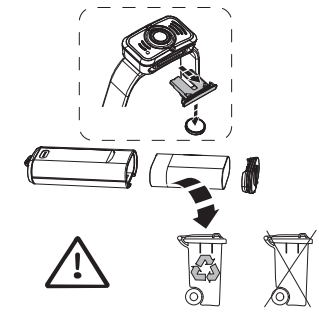

Battery Indicator

Backup Mode

Lamp Head Rotation

Magnetic Charging System

Extension Cable (H19R Signature)

Helmet Fixing Clips (H19R Signature)

GoPro Mount (H19R Signature)

Tripod Mount (H19R Signature)

Helmet Connecting System (H19R Signature)

Universal Mounting Bracket (H19R Signature)

Recycling

Remote Control (H19R Signature)

Further Information

Battery Indicator (Remote Control)

Battery Replacement (Remote Control)

Ledlenser GmbH & Co. KG
Kronenstr. 5-7 • 42699 Solingen • Germany
Phone +49 212/5948-0 Fax +49 212/5948-200
info@ledlenser.com

H19R_V01
19.06.2020
1J12A0343