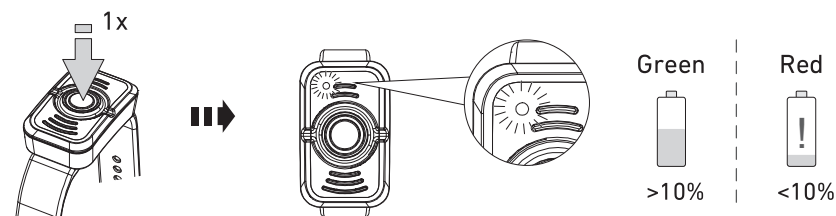

Universal Mounting Bracket (H19R Signature)

Recycling

Remote Control (H19R Signature)

Further Information

Battery Indicator (Remote Control)

Battery Replacement (Remote Control)

Ledlenser GmbH & Co. KG  
Kronenstr. 5-7 • 42699 Solingen • Germany  
Phone +49 212/5948-0 Fax +49 212/5948-200  
info@ledlenser.com