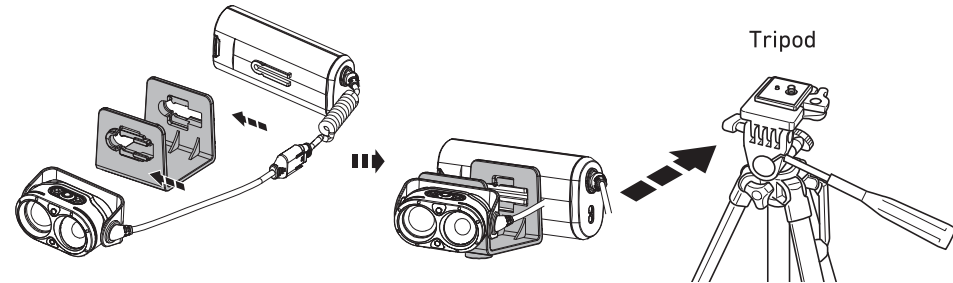

Backup Mode

Lamp Head Rotation

Magnetic Charging System

Extension Cable (H19R Signature)

Helmet Fixing Clips (H19R Signature)

GoPro Mount (H19R Signature)

Tripod Mount (H19R Signature)

Helmet Connecting System (H19R Signature)