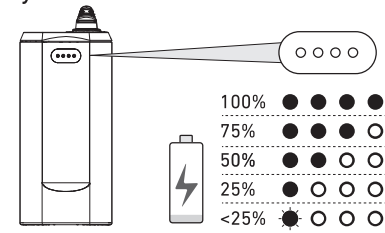

H19R Core

H19R Signature

Operation

Battery Replacement

Transportation Lock

Red Mode

App Mode

Battery Indicator

Backup Mode

Lamp Head Rotation

Magnetic Charging System

Extension Cable (H19R Signature)

Helmet Fixing Clips (H19R Signature)

GoPro Mount (H19R Signature)

Tripod Mount (H19R Signature)

Helmet Connecting System (H19R Signature)