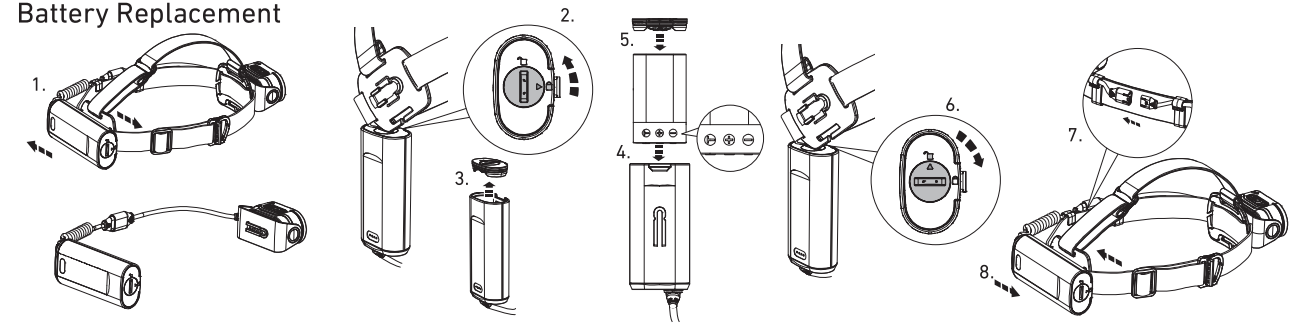

H19R Core

H19R Signature

Operation

Battery Replacement

Transportation Lock

Red Mode

App Mode

Battery Indicator

Backup Mode

Lamp Head Rotation

Magnetic Charging System

Extension Cable (H19R Signature)

Helmet Fixing Clips (H19R Signature)

GoPro Mount (H19R Signature)

Tripod Mount (H19R Signature)

Helmet Connecting System (H19R Signature)