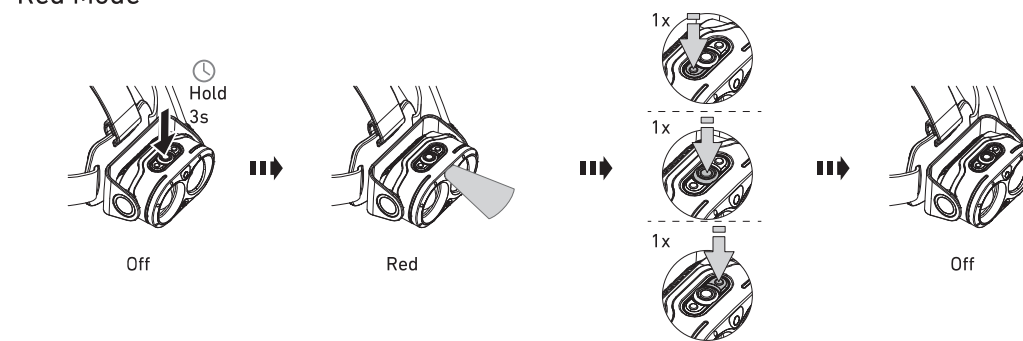

H19R Core

H19R Signature

Operation

Battery Replacement

Transportation Lock

Red Mode

App Mode

Battery Indicator

Backup Mode

Lamp Head Rotation

Magnetic Charging System

Extension Cable (H19R Signature)

Helmet Fixing Clips (H19R Signature)

GoPro Mount (H19R Signature)

Tripod Mount (H19R Signature)

Helmet Connecting System (H19R Signature)