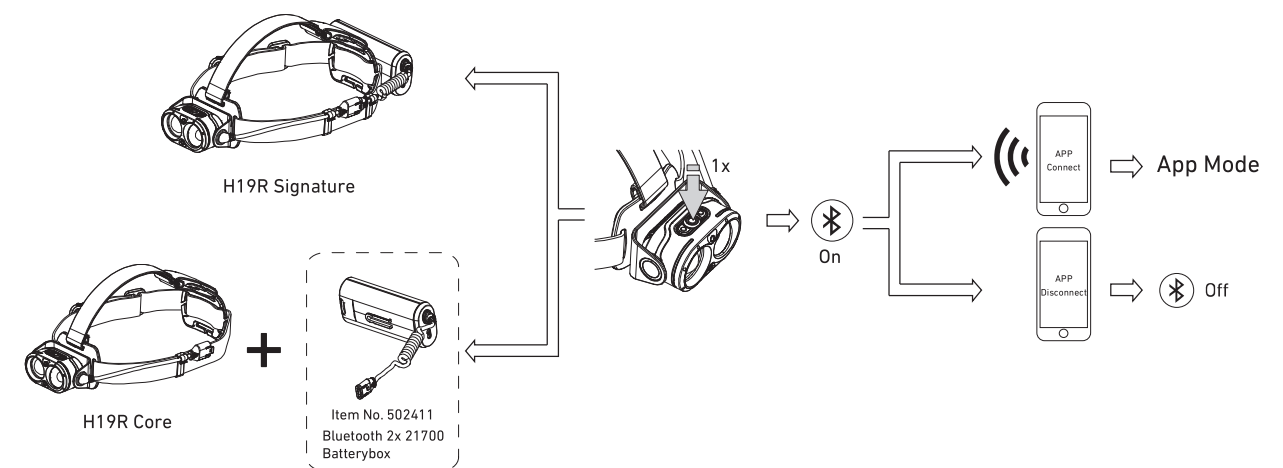

H19R Core

H19R Signature

Operation

Battery Replacement

Transportation Lock

Red Mode

App Mode

Battery Indicator

Backup Mode

Lamp Head Rotation

Magnetic Charging System

Extension Cable (H19R Signature)

Helmet Fixing Clips (H19R Signature)

GoPro Mount (H19R Signature)

Tripod Mount (H19R Signature)

Helmet Connecting System (H19R Signature)