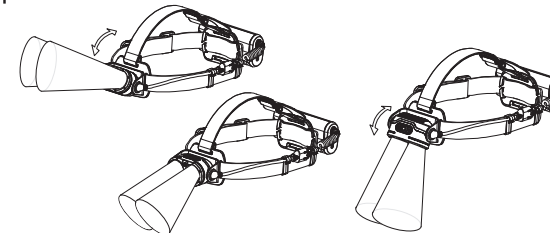

H19R Core

H19R Signature

Operation

Battery Replacement

Transportation Lock

Red Mode

App Mode

Battery Indicator

Backup Mode

Lamp Head Rotation

Magnetic Charging System

Extension Cable (H19R Signature)

Helmet Fixing Clips (H19R Signature)

GoPro Mount (H19R Signature)

Tripod Mount (H19R Signature)

Helmet Connecting System (H19R Signature)