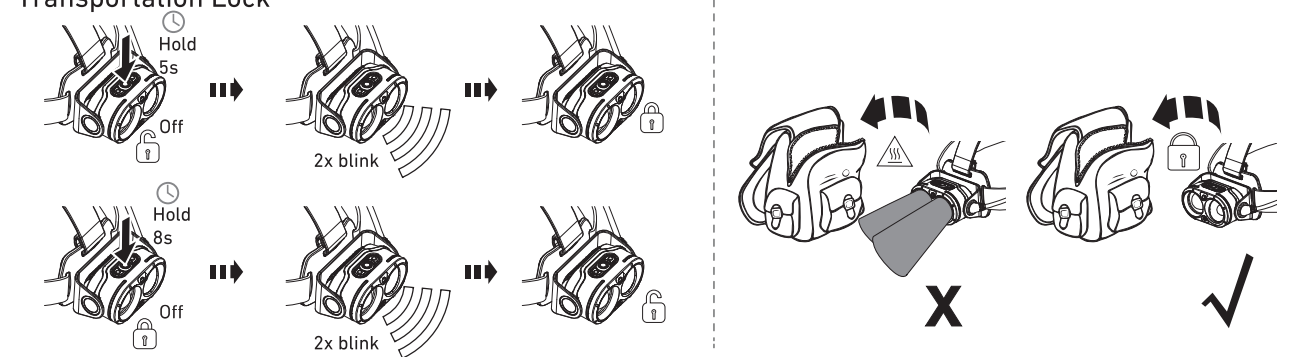

H19R Core

H19R Signature

Operation

Battery Replacement

Transportation Lock

Red Mode

App Mode

Battery Indicator

Backup Mode

Lamp Head Rotation

Magnetic Charging System

Extension Cable (H19R Signature)

Helmet Fixing Clips (H19R Signature)

GoPro Mount (H19R Signature)

Tripod Mount (H19R Signature)

Helmet Connecting System (H19R Signature)