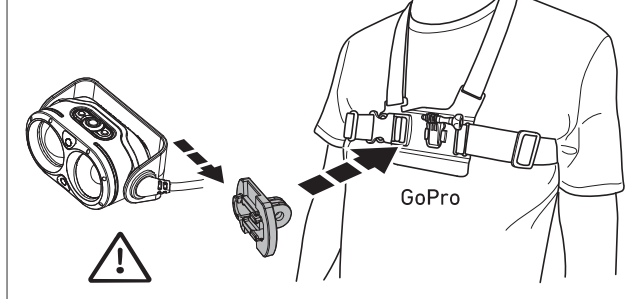

Backup Mode

Lamp Head Rotation

Magnetic Charging System

Extension Cable (H19R Signature)

Helmet Fixing Clips (H19R Signature)

GoPro Mount (H19R Signature)

Tripod Mount (H19R Signature)

Helmet Connecting System (H19R Signature)