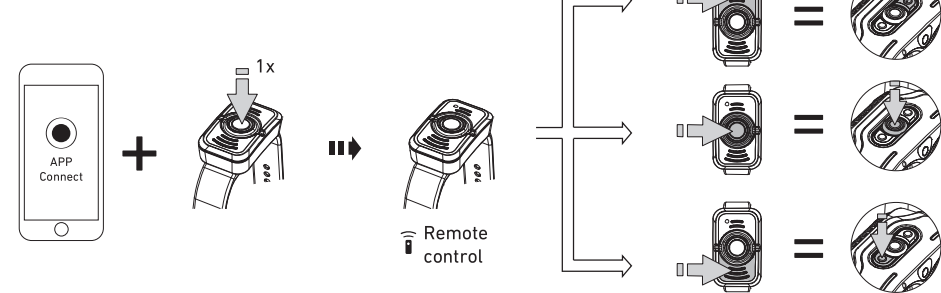

Recycling

Remote Control (H19R Signature)