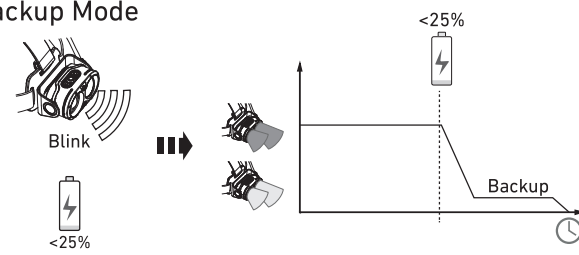

H19R Core

H19R Signature

Operation

Battery Replacement

Transportation Lock

Red Mode

App Mode

Battery Indicator

Backup Mode

Lamp Head Rotation

Magnetic Charging System

Extension Cable (H19R Signature)

Helmet Fixing Clips (H19R Signature)

GoPro Mount (H19R Signature)

Tripod Mount (H19R Signature)

Helmet Connecting System (H19R Signature)