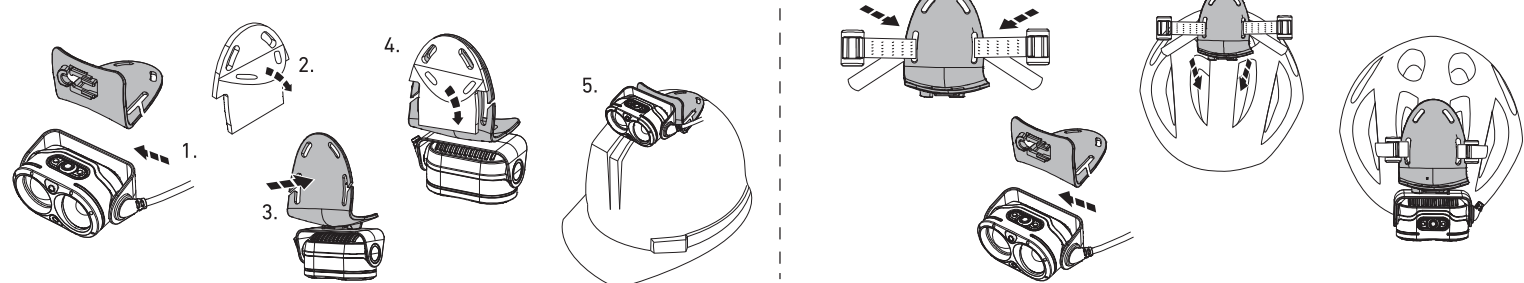

H19R Core

H19R Signature

Operation

Battery Replacement

Transportation Lock

Red Mode

App Mode

Battery Indicator

Backup Mode

Lamp Head Rotation

Magnetic Charging System

Extension Cable (H19R Signature)

Helmet Fixing Clips (H19R Signature)

GoPro Mount (H19R Signature)

Tripod Mount (H19R Signature)

Helmet Connecting System (H19R Signature)