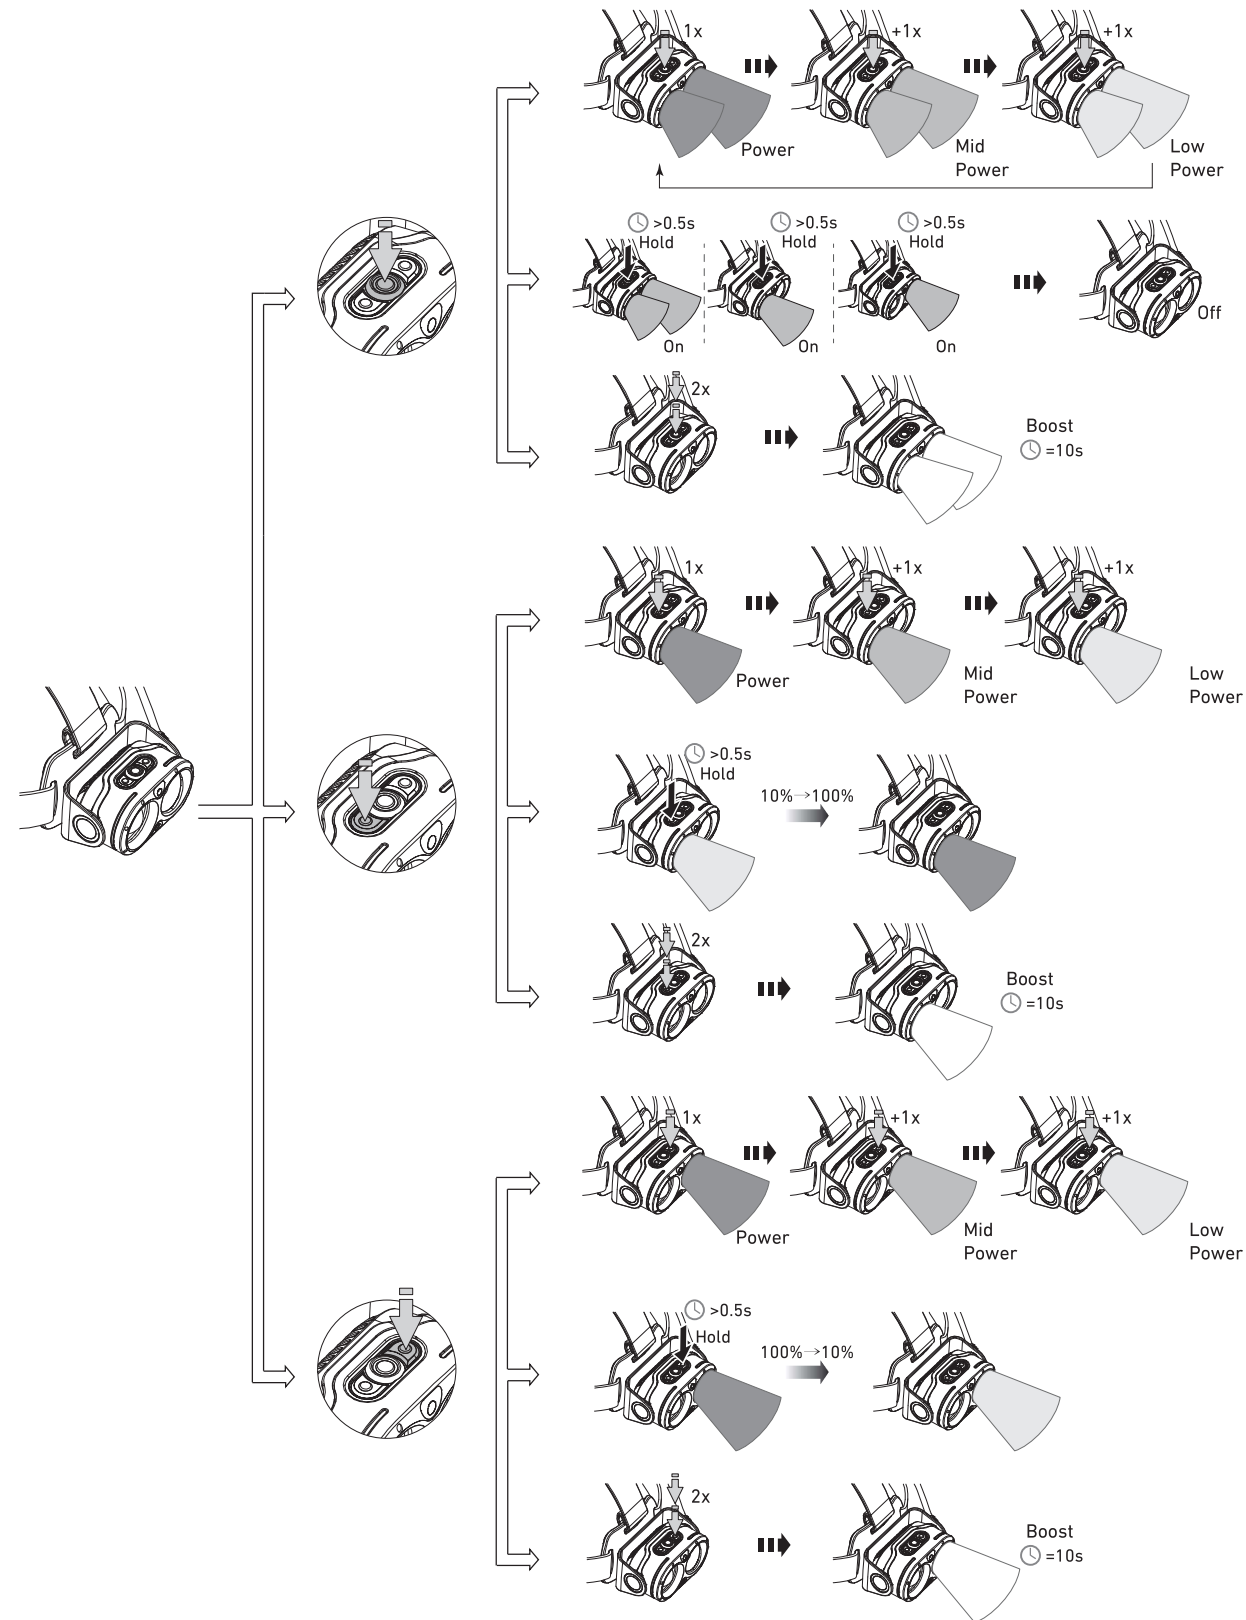

H19R Core

H19R Signature

Operation

Battery Replacement

Transportation Lock

Red Mode

App Mode

Battery Indicator

Backup Mode

Lamp Head Rotation

Magnetic Charging System

Extension Cable (H19R Signature)

Helmet Fixing Clips (H19R Signature)

GoPro Mount (H19R Signature)

Tripod Mount (H19R Signature)

Helmet Connecting System (H19R Signature)