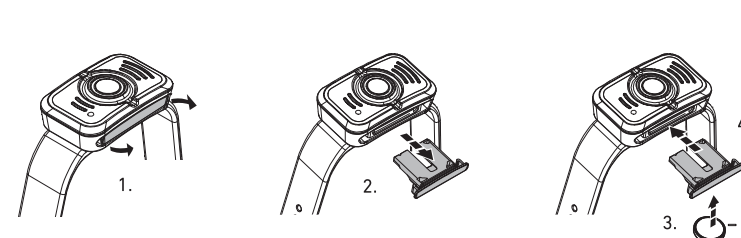

Backup Mode

Lamp Head Rotation

Magnetic Charging System

Extension Cable (H19R Signature)

Helmet Fixing Clips (H19R Signature)

GoPro Mount (H19R Signature)

Tripod Mount (H19R Signature)

Helmet Connecting System (H19R Signature)

Universal Mounting Bracket (H19R Signature)

Recycling

Remote Control (H19R Signature)

Further Information

Battery Indicator (Remote Control)

Battery Replacement (Remote Control)

Ledlenser GmbH & Co. KG  
Kronenstr. 5-7 • 42699 Solingen • Germany  
Phone +49 212/5948-0 Fax +49 212/5948-200  
info@ledlenser.com