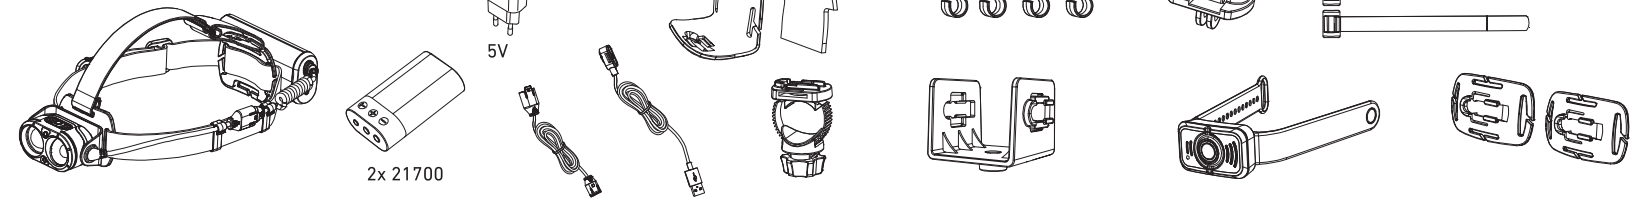

H19R Core

H19R Signature

Operation

Battery Replacement

Transportation Lock

Red Mode

App Mode

Battery Indicator

Backup Mode

Lamp Head Rotation

Magnetic Charging System

Extension Cable (H19R Signature)

Helmet Fixing Clips (H19R Signature)

GoPro Mount (H19R Signature)

Tripod Mount (H19R Signature)

Helmet Connecting System (H19R Signature)