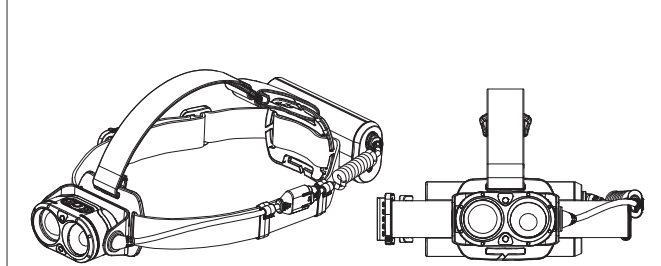

H19R Core

H19R Signature

Operation

Battery Replacement

Transportation Lock

Red Mode

App Mode

Battery Indicator

Backup Mode

Lamp Head Rotation

Magnetic Charging System

Extension Cable (H19R Signature)

Helmet Fixing Clips (H19R Signature)

GoPro Mount (H19R Signature)

Tripod Mount (H19R Signature)

Helmet Connecting System (H19R Signature)