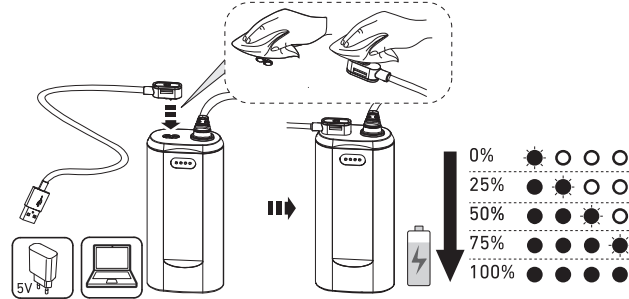

H19R Core

H19R Signature

Operation

Battery Replacement

Transportation Lock

Red Mode

App Mode

Battery Indicator

Backup Mode

Lamp Head Rotation

Magnetic Charging System

Extension Cable (H19R Signature)

Helmet Fixing Clips (H19R Signature)

GoPro Mount (H19R Signature)

Tripod Mount (H19R Signature)

Helmet Connecting System (H19R Signature)