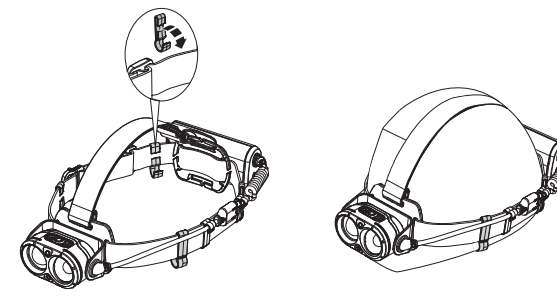

H19R Core

H19R Signature

Operation

Battery Replacement

Transportation Lock

Red Mode

App Mode

Battery Indicator

Backup Mode

Lamp Head Rotation

Magnetic Charging System

Extension Cable (H19R Signature)

Helmet Fixing Clips (H19R Signature)

GoPro Mount (H19R Signature)

Tripod Mount (H19R Signature)

Helmet Connecting System (H19R Signature)